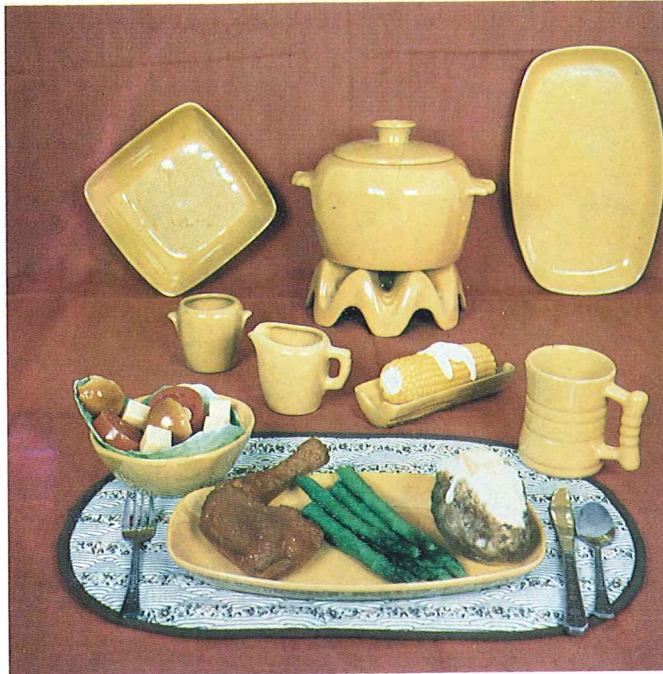

PLATTER STYLE DINING

Casual – Informal – Comfortable

Try platter style dining once, and never return to Dining in the Round

6PLS SET 36-PIECE SERVICE SET FOR EIGHT Boxed 140.00

6PLS Set Not Available in Terra Cotta

- | | |
|-------------------|--------------------|
| 8—C3—Mugs | 1—5Q —13" Platter |
| 8—6P—11" Platters | 1—5DA—Creamer |
| 8—5PS—9" Platters | 1—5DB—Sugar |
| 8—14-oz Bowls | 1—5NS—9" Veg. Bowl |

Open stock price 144.00

5QSLS SET 36-PIECE SERVICE SET FOR EIGHT Boxed 150.00

5QSLS Set Not Available in Flame or Terra Cotta

- | | |
|--------------------|--------------------|
| 8—C3—Mugs | 1—5Q—13" Platter |
| 8—5QS—13" Platters | 1—5DA—Creamer |
| 8—5PS—9" Platters | 1—5DB—Sugar |
| 8—14-oz. Bowls | 1—5NS—9" Veg. Bowl |

Open stock price 156.00

12 PIECE BREAKFAST SET 40.00

4 — 5XS 10 OZ. BOWLS 4 — 5PS PLATTERS 4 — C3 MUGS

Open stock price 42.00

**B
S
E
T**

**L
S
E
T**

12 PIECE LUNCHEON SET 45.00

4 5X 14 OZ. BOWLS 4 — 6P PLATTERS 4 — C3 MUGS